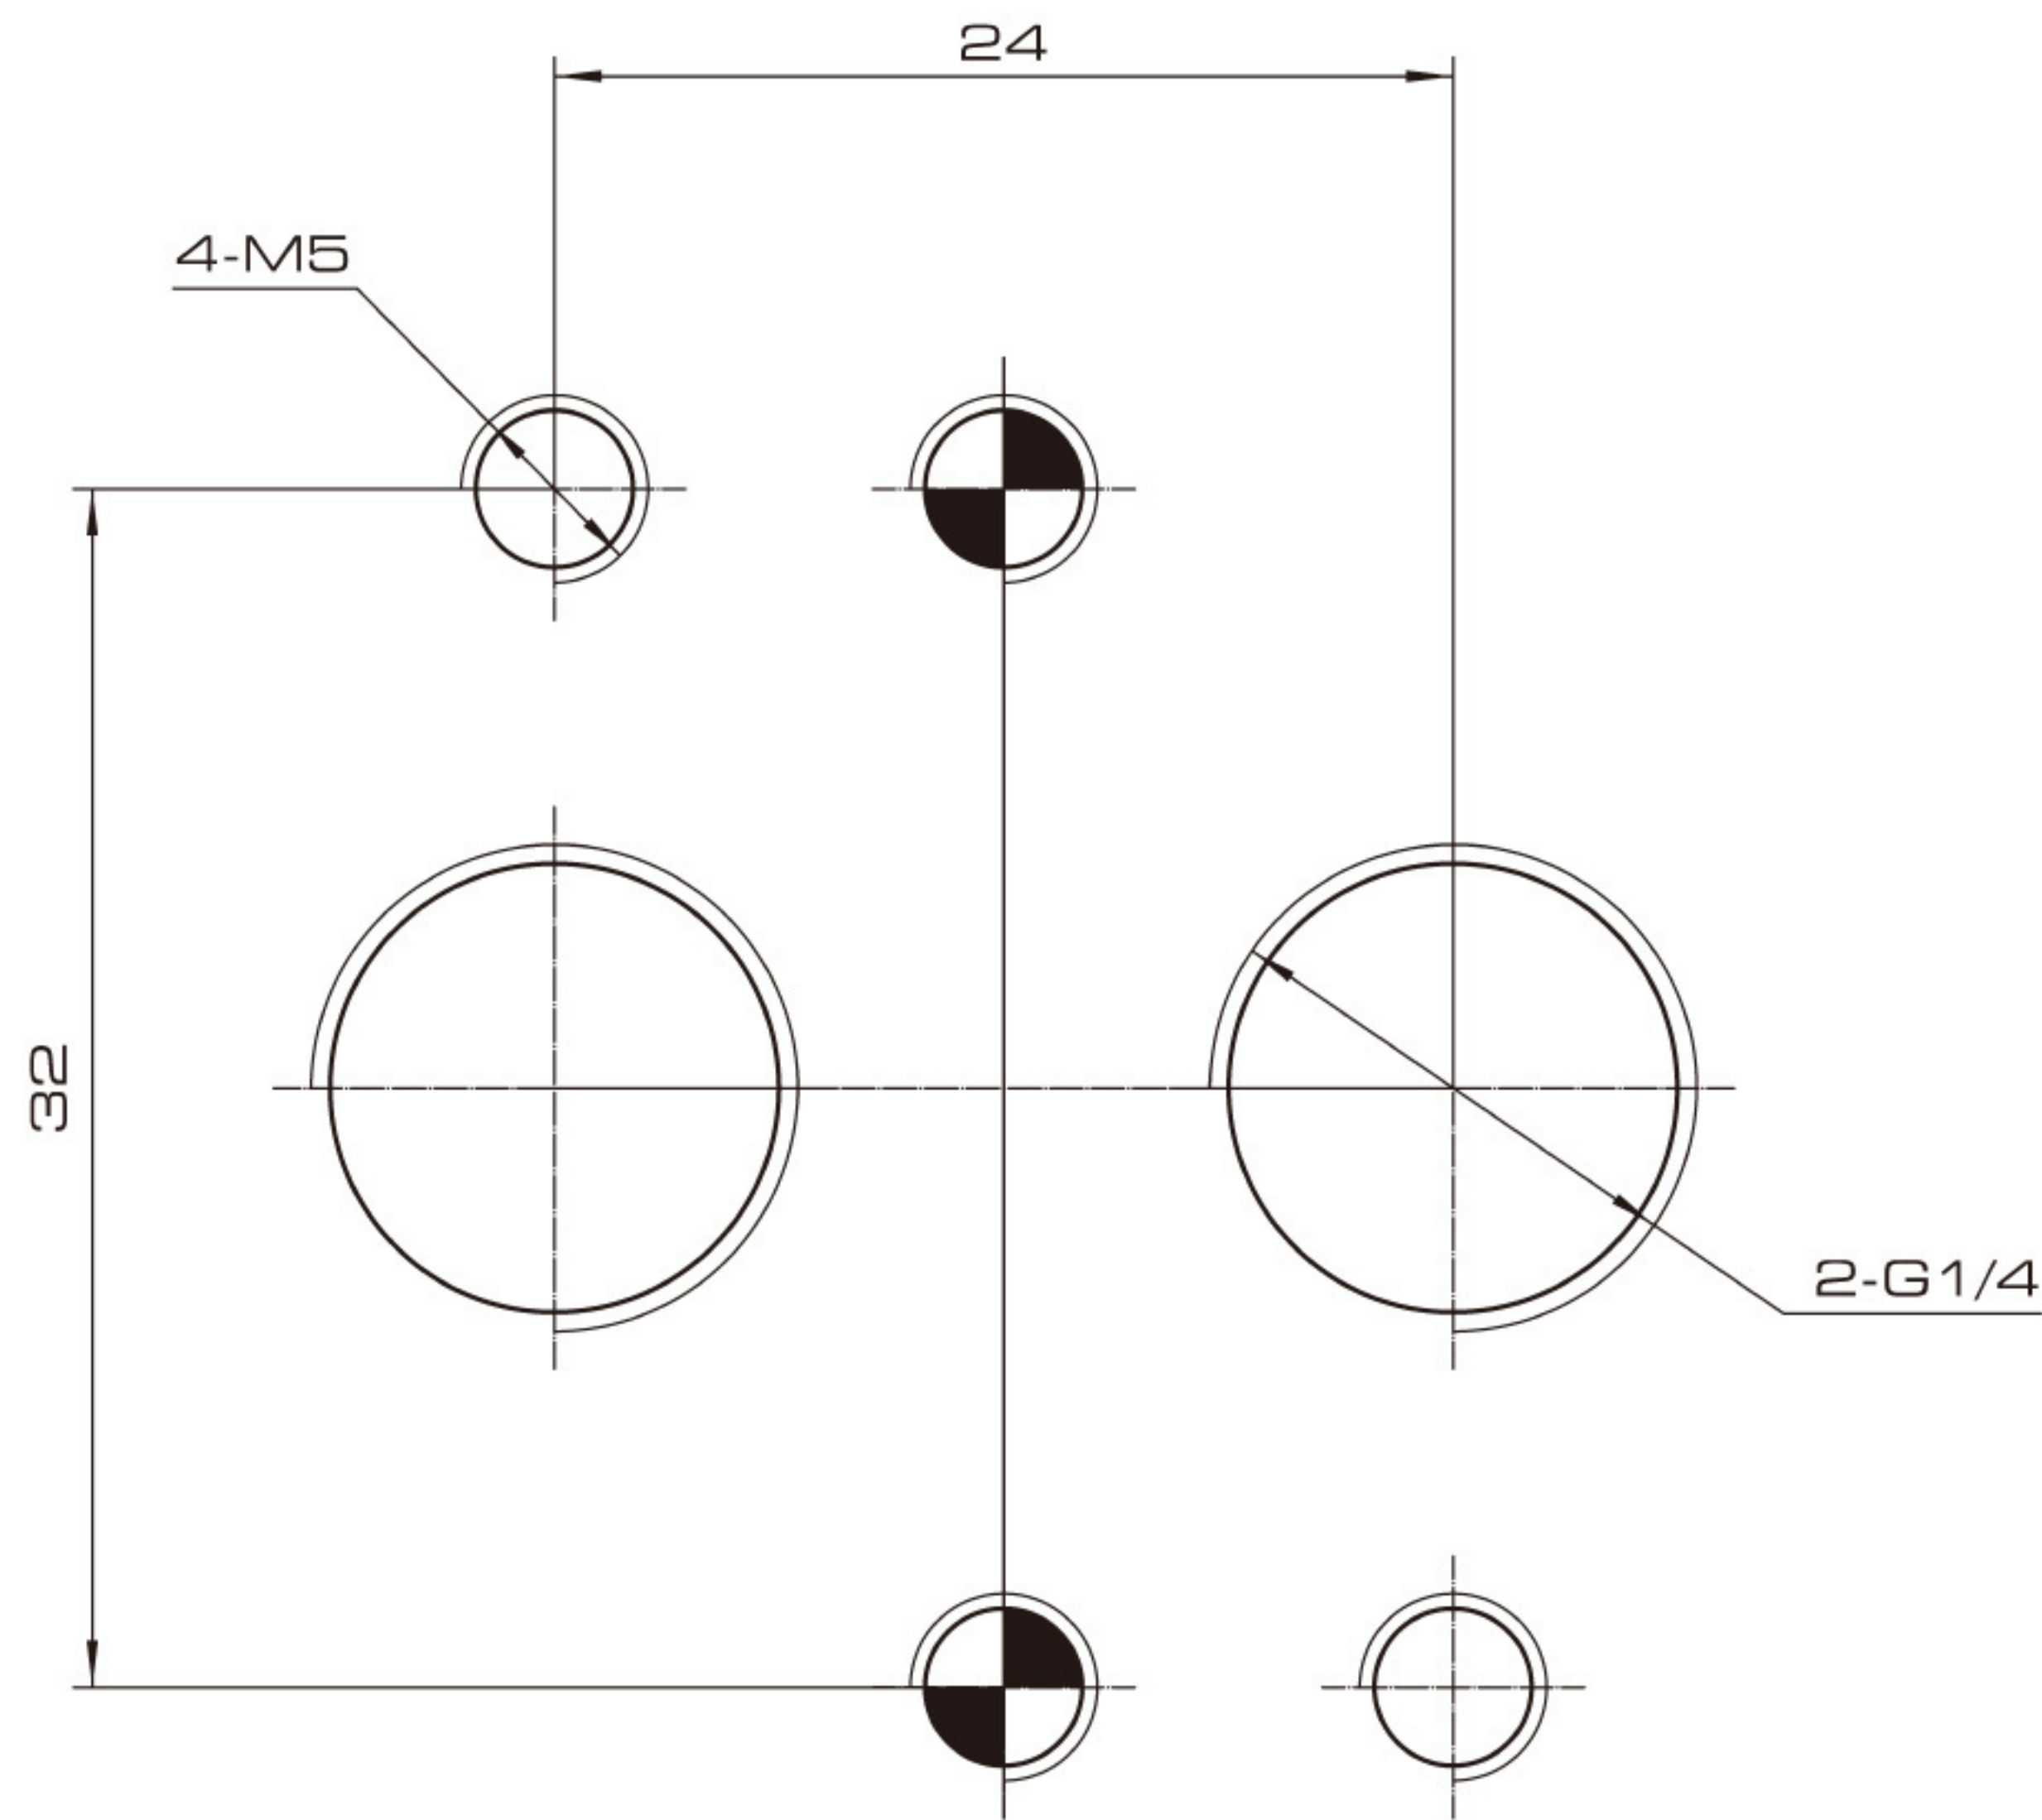

JM

ASC, RE

QE, QEA

ST

HSV

The mounting dimension complies with the NAMUR standard

▲ Solenoid valve installation diagram

Comply with the NAMUR standard Products

▲ J4V310-08B (10B)

▲ ASC-08B

▲ NAMUR551

2/3 Transform plate dimension

▲ 2/3 Transform Plate (for J4V310-08B)