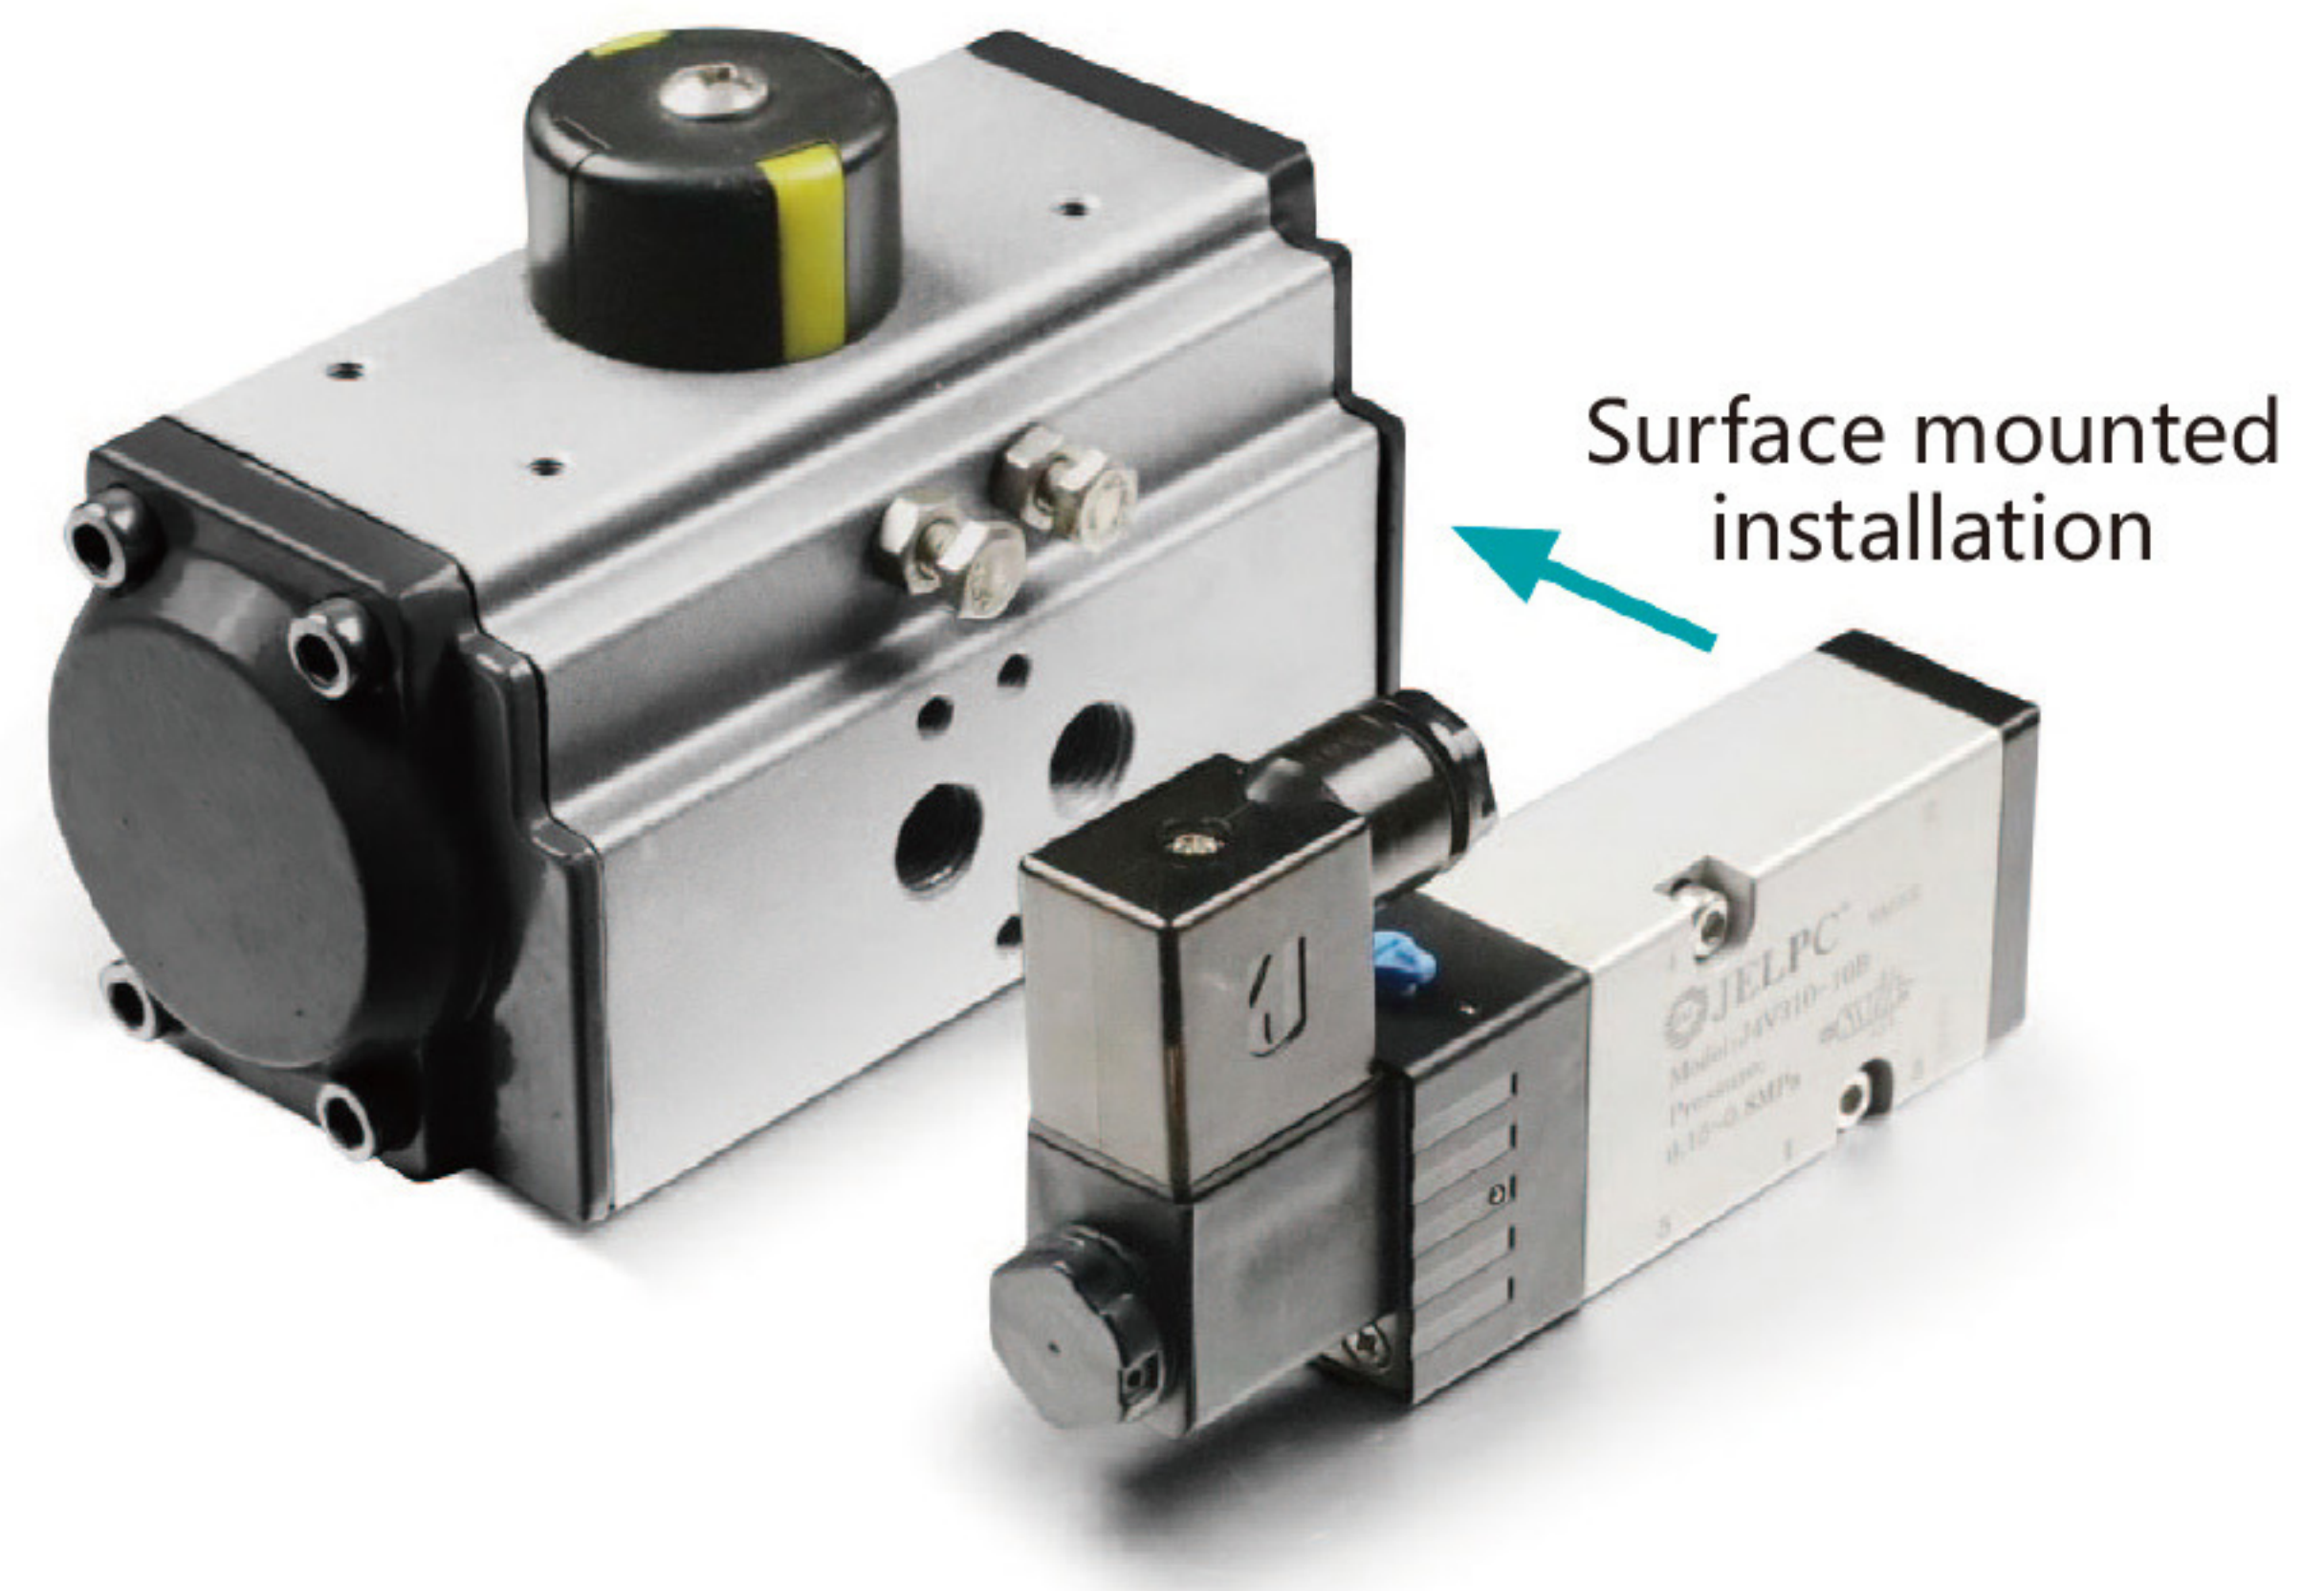

JM

ASC, RE

QE, QEA

ST

HSV

The mounting dimension complies with the NAMUR standard

▲ Solenoid valve installation diagram

Comply with the NAMUR standard Products

▲ J4V310-08B (10B)

▲ ASC-08B

▲ NAMUR551

2/3 Transform plate dimension

▲ 2/3 Transform Plate (for J4V310-08B)