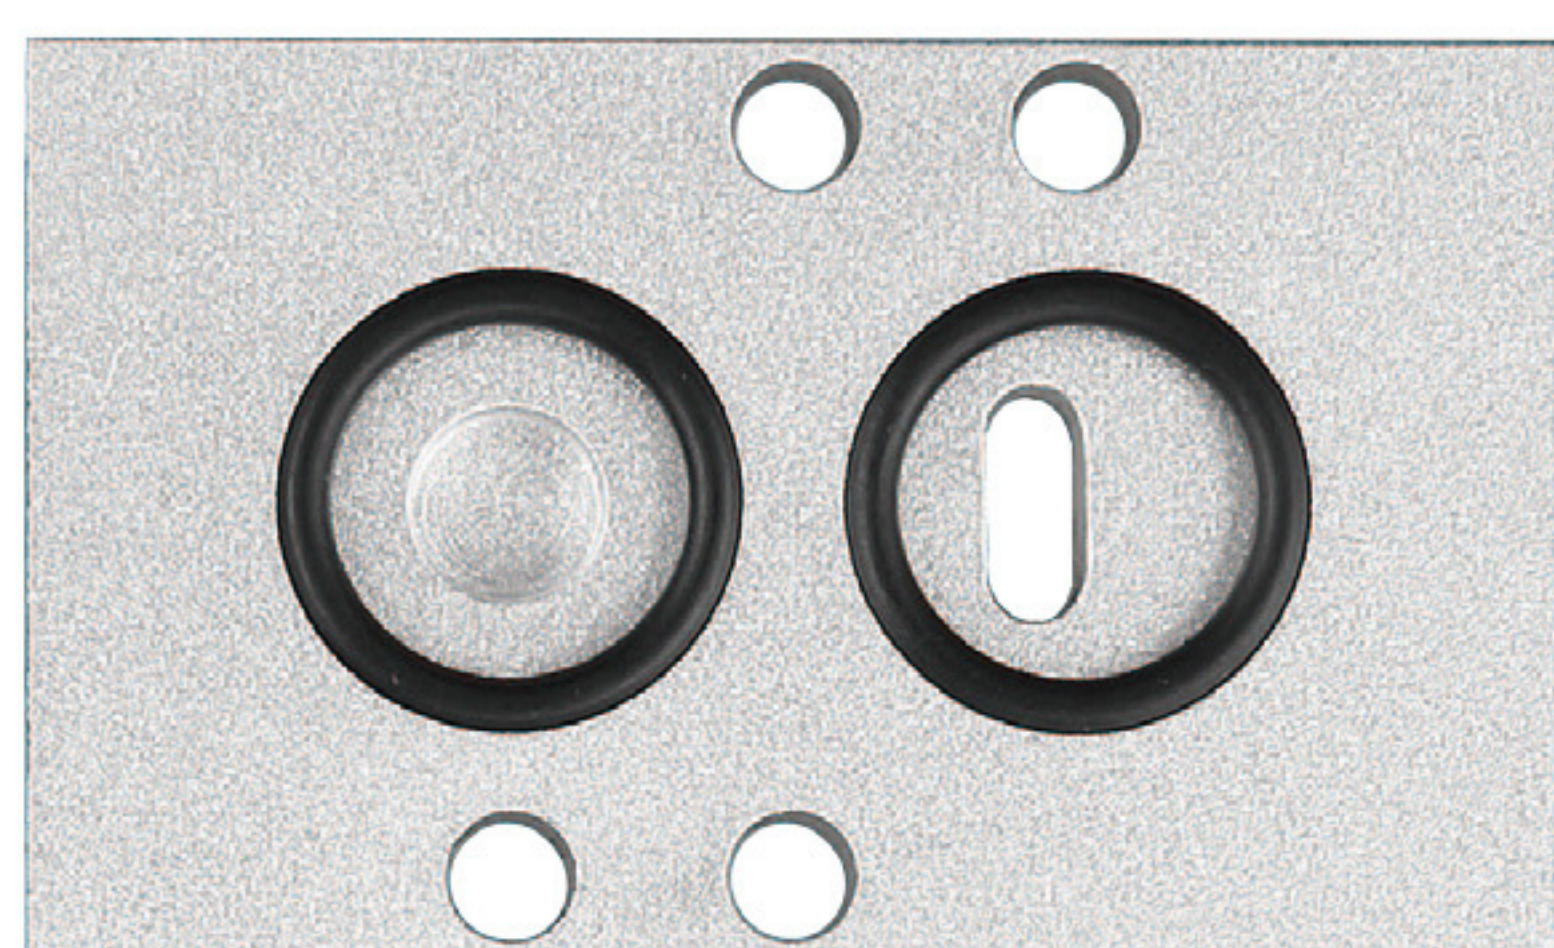

▲ J4V310-08B (10B)

▲ ASC-08B

▲ NAMUR551

2/3 Transform plate dimension

▲ 2/3 Transform Plate (for J4V310-08B)